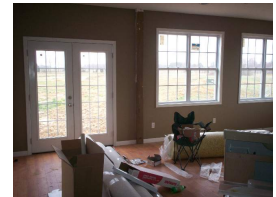

ADDITIONAL PICTURES

DISCLAIMER

The information provided herein is compiled from miscellaneous sources and neither the REALTOR® Association of Southern Kentucky ("The Association"), the listing brokers or agents are responsible for the accuracy of the information.